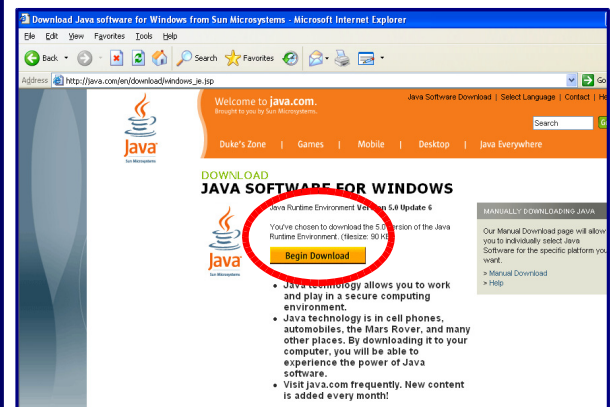

The easiest label printing anywhere. *Just 3 Simple Steps...*

Step 1 - Initial Set-Up

- Initial set-up takes only a minute or two
- **Virtual Labels** uses the **Java Plug-in**
- Just go to www.java.com
- Click **Download Now**
- Click **Begin Download**
- follow the easy instructions

*TM Java is a Trademark of Sun Microsystems, Inc.

Step 2 - Enter Label Data

- Open your browser to www.filelabel.com/demo1
- Web browser will ask permission to run **Virtual Labels**
- If you see the Java Plug-in **Security Warning**, click on **Always** or **Yes**
- Type in data for one label, following the **examples**
- Click on **"Add Row"** to enter data for another label
- or -
- Click on **"Done"** after typing in a label