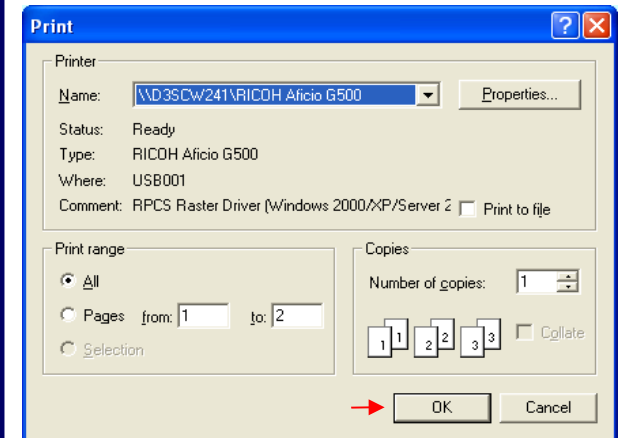

Step 3 - Print the Labels

1. **Page Preview** - review labels before printing
   - Click **Print**
   - Select any color printer from print dialog
   - **That's it!**
2. **MORE INFO on advanced printing features at:**

www.filelabel.com