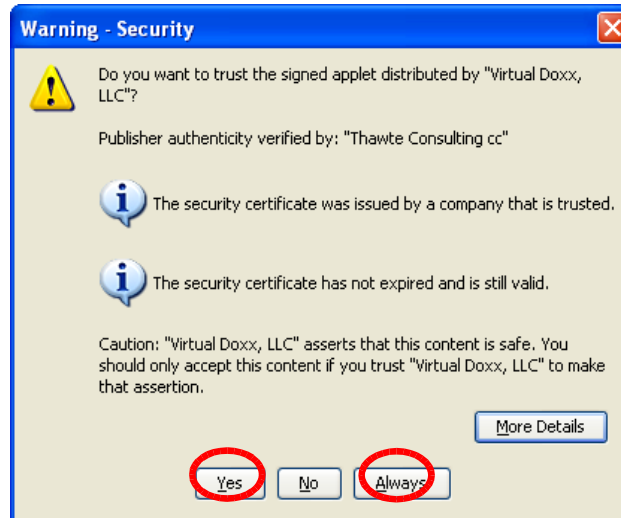

Step 2 - Enter Label Data

- Open your browser to www.filelabel.com/demo1
- Web browser will ask permission to run **Virtual Labels**
- If you see the Java Plug-in **Security Warning**, click on **Always** or **Yes**
- Type in data for one label, following the **examples**
- Click on **"Add Row"** to enter data for another label
  - or -
- Click on **"Done"** after typing in a label