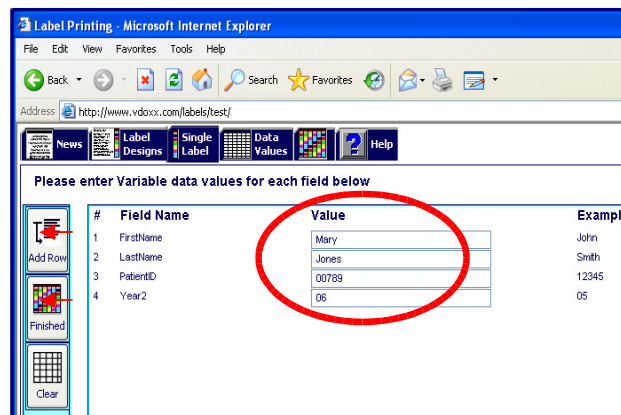

The easiest label printing anywhere. *Just 3 Simple Steps...*

Step 1 - Initial Set-Up

- Initial set-up takes only a minute or two
- **Virtual Labels** uses the **Java Plug-in**
- Just go to www.java.com
- Click **Download Now**
- Click **Begin Download**
- follow the easy instructions

*TM Java is a Trademark of Sun Microsystems, Inc.

Step 2 - Enter Label Data

- Open your browser to www.filelabel.com/demo1
- Web browser will ask permission to run **Virtual Labels**
- If you see the Java Plug-in **Security Warning**, click on **Always** or **Yes**
- Type in data for one label, following the **examples**
- Click on **"Add Row"** to enter data for another label
- or -
- Click on **"Done"** after typing in a label