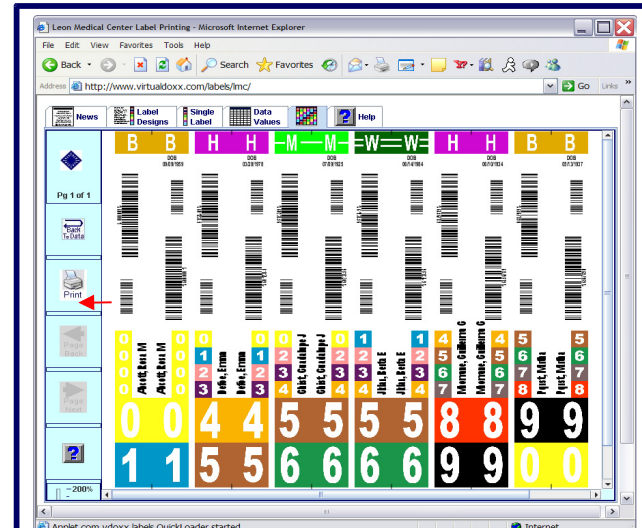

Step 3 - Print the Labels

1. **Page Preview** - review labels before printing
   - Click **Print**
   - Select any color printer from print dialog
   - **That's it!**
2. **MORE INFO on advanced printing features at:**

www.filelabel.com